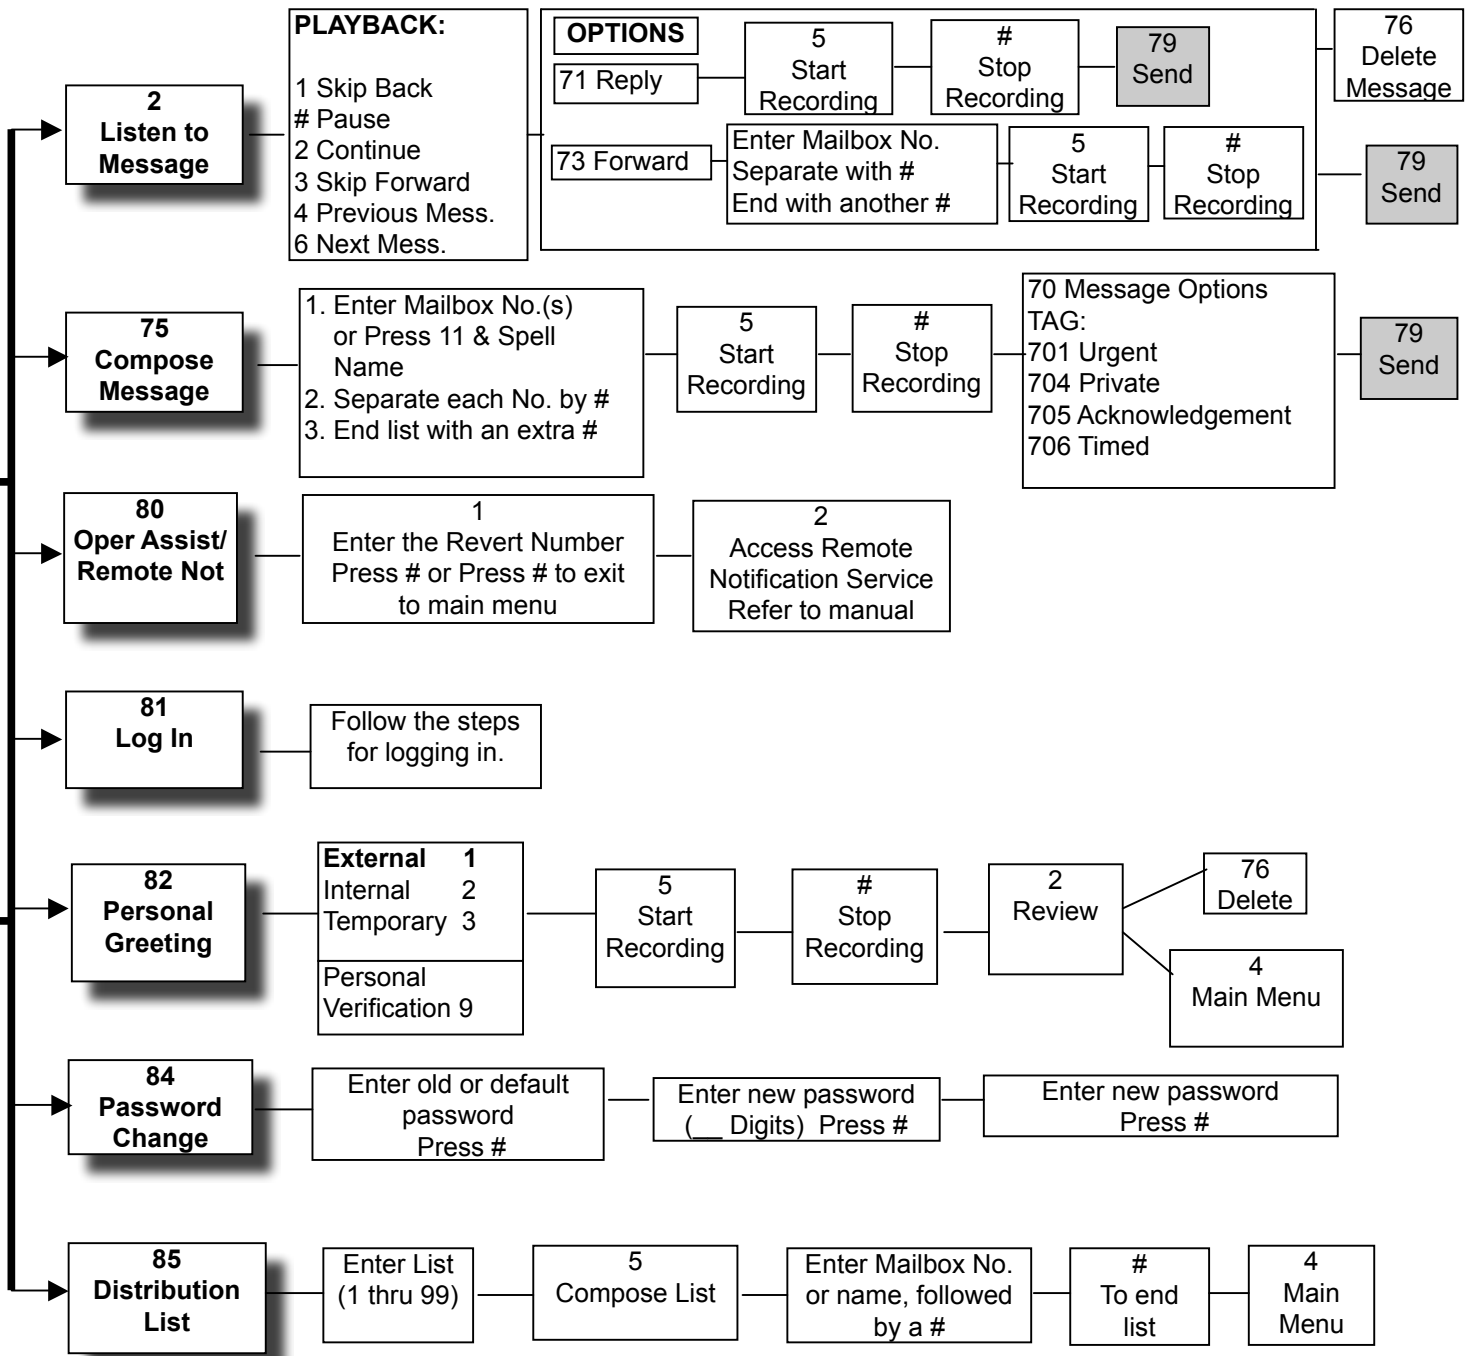

CALL PILOT FLOW CHART

Steps For Logging Into Call Pilot :

1. Press Message or Dial 1888
2. Enter your Mailbox number
3. Press #
4. Enter your password
5. Press #

For Help: Press *

To Exit Call Pilot Dial 83

To Access Express Msg Dial 7888

Your Initial Password is 5+ your Extension