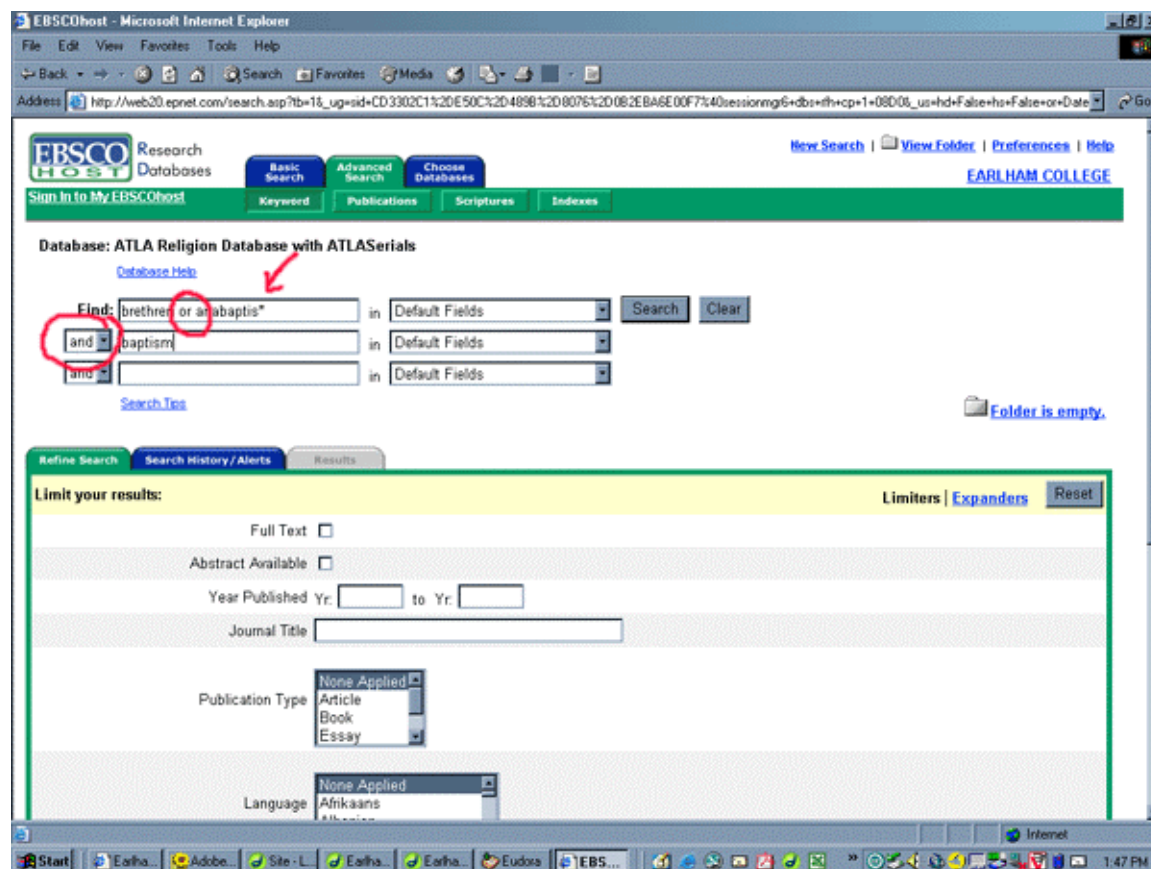

Earlham Libraries ESR / Bethany Resources

How to search ATLA for Brethren-related articles and books

This page explains how to search the ATLA Religion Database for journal articles and book chapters on a Brethren-related topic.

Example: to find articles about Brethren or Anabaptist practices of baptism:

1. In the first search box, type **brethren or anabaptis***. The word "or" there tells the database that for the purposes of your search, either the word "brethren" or the word "anabaptist" will identify the subject you seek. The "or" broadens this part of the search. The asterisk at the end of anabaptis is a truncation mark; it chops the word off at that point and finds variant endings. So, this search will find citations that include the word Brethren or any of the words Anabaptist, Anabaptists, or Anabaptism.
2. In the second search box, type **baptism**. The word "and" in between the two search boxes tells the database that the word baptism must be in every result; it narrows the search. In the box to the right, make sure it reads "Default Fields."