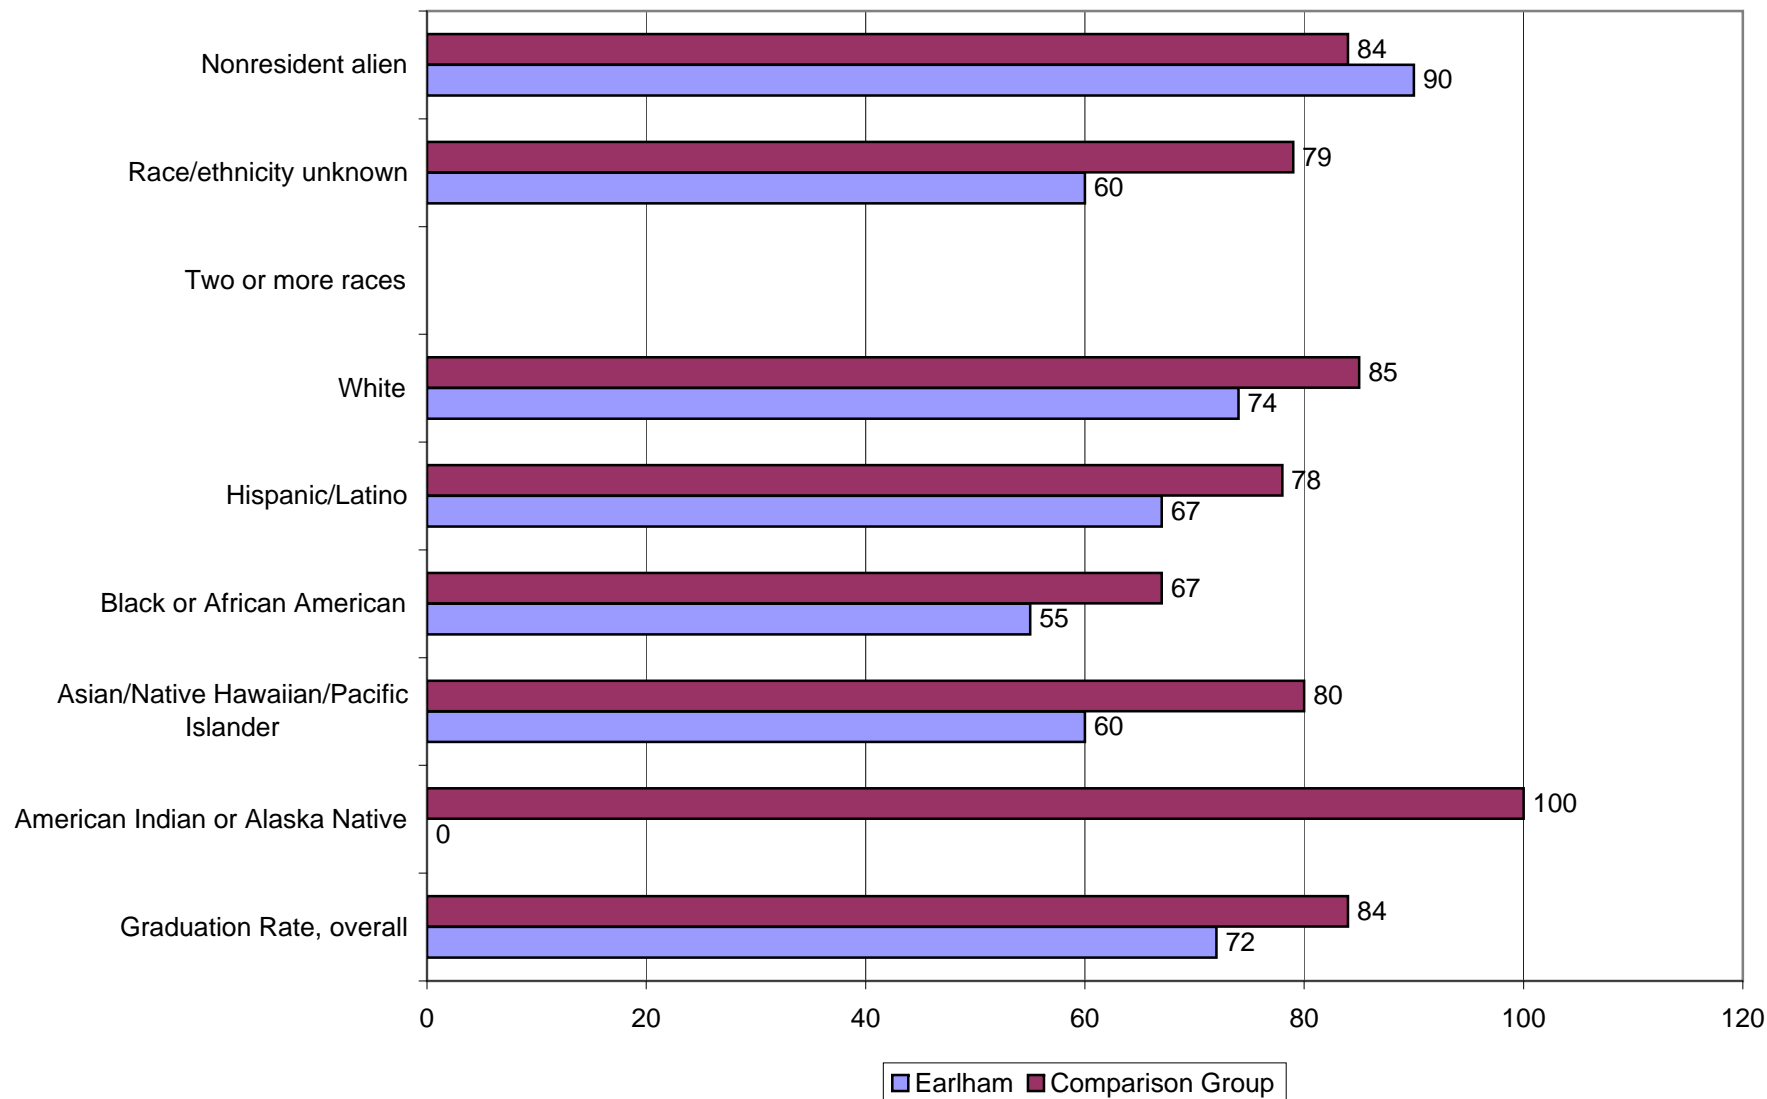

Graduation Rates by Ethnicity- Six Years Out (Within 150% or Normal Time)

Source: U.S. Department of Education, Center for Educational Statistics, Integrated Postsecondary Education Data system (IPEDS): Spring 2009